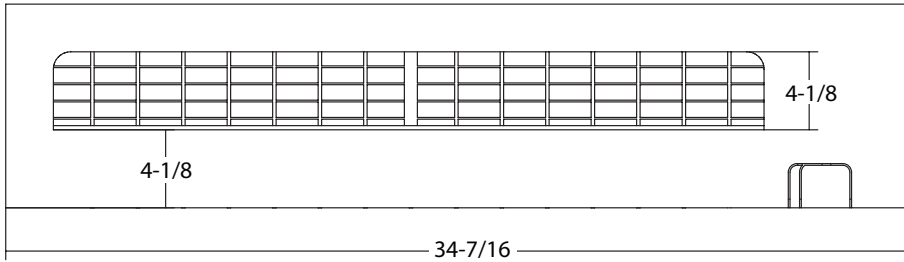

SUBMITTAL DATA: HIGHWALL HEATING/COOLING FAN COIL

Dimensional data - HW-06/15/18-ECM

Model	Output (BTU/h)					
	Heating			Cooling		
	Entering Water Temperature					
	120°F	140°F	160°F	45°F	47°F	50°F
HW-06-ECM	8123	11331	14266	7300	6416	5085
HW-15-ECM	11843	16553	20853	10614	9420	7475
HW-18-ECM	14641	20444	25734	13106	11638	9249