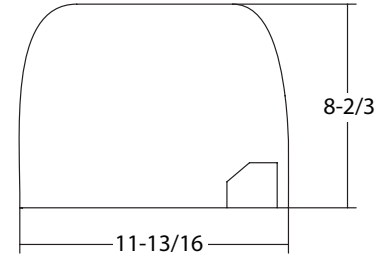

SUBMITTAL DATA: HIGHWALL HEATING/COOLING FAN COIL

Dimensional data - HW-06/15/18-ECM

Model	Output (BTU/h)					
	Heating			Cooling		
	Entering Water Temperature					
	120°F	140°F	160°F	45°F	47°F	50°F
HW-06-ECM	8123	11331	14266	7300	6416	5085
HW-15-ECM	11843	16553	20853	10614	9420	7475
HW-18-ECM	14641	20444	25734	13106	11638	9249