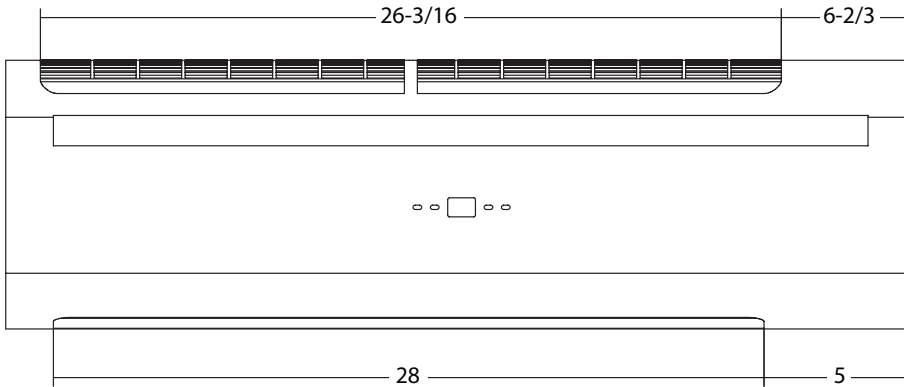

SUBMITTAL DATA: HIGHWALL HEATING/COOLING FAN COIL

Dimensional data - HW-06/15/18-ECM

Model	Output (BTU/h)					
	Heating			Cooling		
	Entering Water Temperature					
	120°F	140°F	160°F	45°F	47°F	50°F
HW-06-ECM	8123	11331	14266	7300	6416	5085
HW-15-ECM	11843	16553	20853	10614	9420	7475
HW-18-ECM	14641	20444	25734	13106	11638	9249